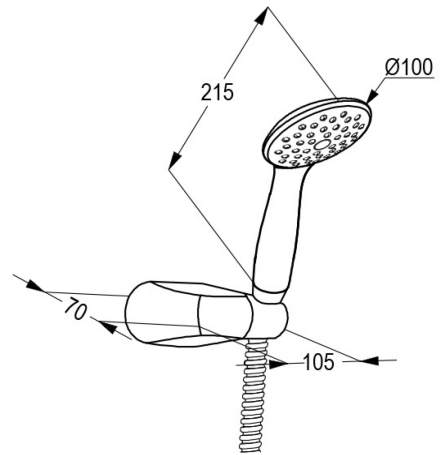

TECHNICAL DATASHEET

Reference: RAK62003

Product: 1S Bath tub set

RAK62003

chrome

Product Description:

1S hand held shower
with rain shower
with adjustable wall holder
flexible shower hose - stainless steel
1/2 inch x 1/2 inch x 1500 mm
with conical nut at one end
with dirt catching sieve
with screws and dowels

Advertisement:

- * KLUDI RAK LLC bath tub set item no. RAK62003
- * chrome brass/plated plastic
- * shower hose in accordance to DIN EN 1113/DIN EN 1112

1S bath tub set, manufacturer KLUDI RAK LLC item no. RAK62003 DN 15, chrome plated brass/plastic, 1S hand held shower with cleaning system, with chrome plated plastic, with flexible shower hose - stainless steel, with conical nut at one end 1/2 inch x 1/2 inch x 1500 mm, with adjustable wall holder

Line Drawing:

Water Flow Rate#:

variation: ± 15%

RAK62003 online

1/6/2021

KLUDI
RAK
"We Stand for Water Saving"