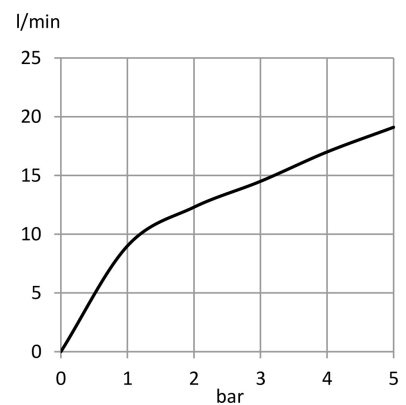

Line Drawing:

Water Flow Rate#:

variation: ± 15%

RAK62003 online

1/6/2021

KLUDI
RAK
"We Stand for Water Saving"