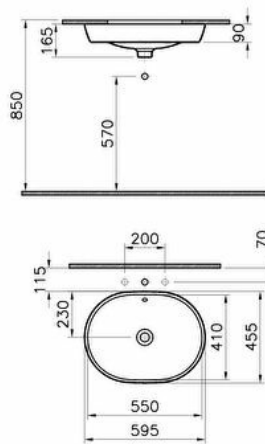

Name	Metropole Undercounter Washbain
Collection	Metropole
Height (mm)	165
Width (mm)	595
Depth (mm)	455
Color	White
Designer	Noa
Tap Hole Options	No tap hole
Awards	Good Design, IF Design, Plus X
Brand	VitrA
Finish	Hygiene
Overflow Hole	With Overflow
Syphon	Syphon Not Included

Product code: 5942B003-1082

Description

All drawings contain the necessary measurements which are subject to standard tolerances.

For exact measurements, in particular for customized installation scenarios, it can only be taken from the finished ceramic product.